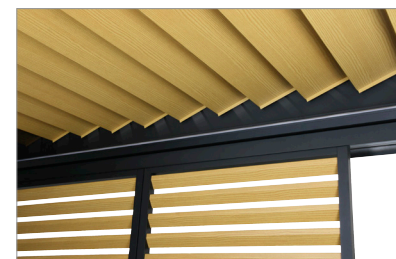

Natural oak